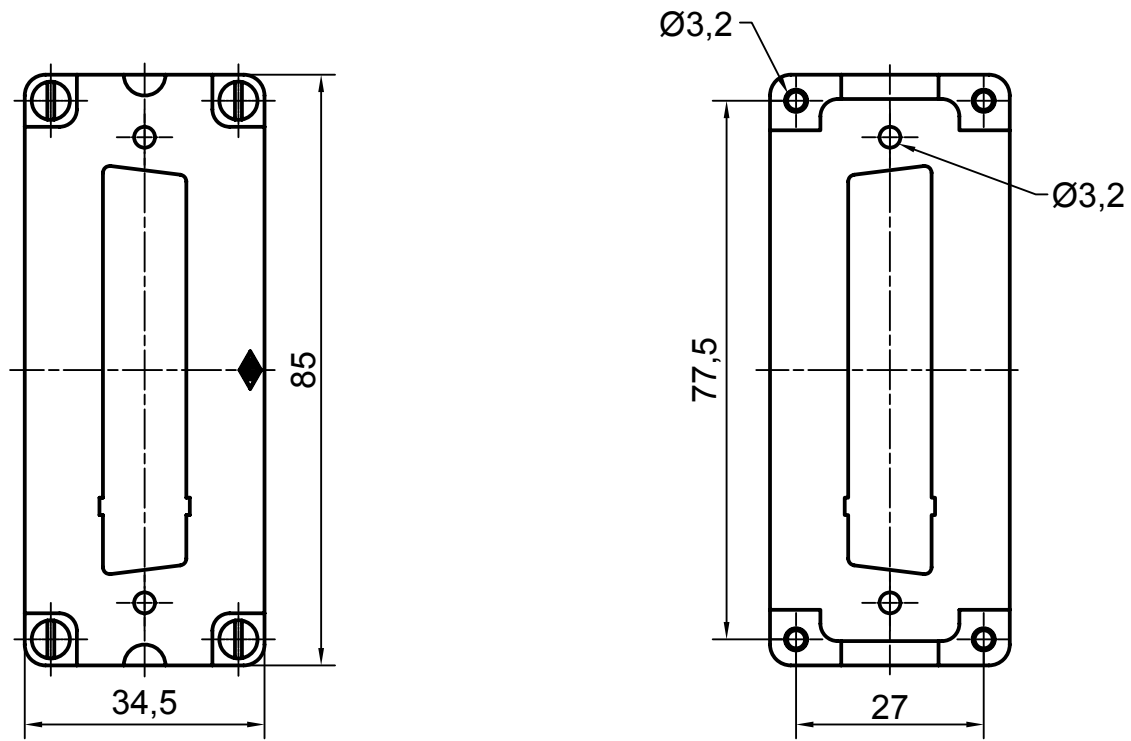

Diritti riservati

All rights reserved

Date 10.01.2007	CR 50 AD1	Scale	
Sign.	plates for 1 D-SUB insert 50 poles	1:1	